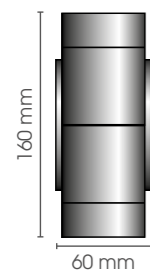

Livorno Wall XL Up&Down

IP

12V/2 x 35W
GU 5,3

LIW XL UD

55

Optional: transformer 12V

55

230V/2 x 35W
GU 10