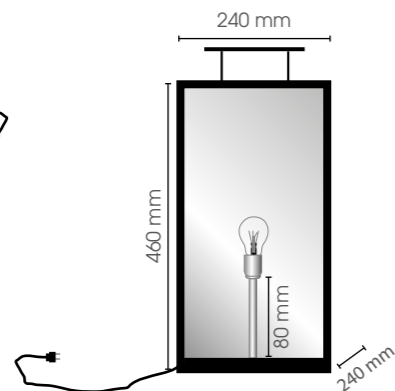

Cage Floor Hangrip

CAGFLOORHG

IP
44

230V/60W
E27