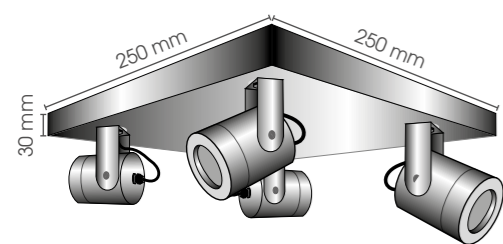

BA

LIVORNO XL CEILING

OUTDOOR LIGHTING COLLECTION

CONTEMPORARY HOME COLLECTION

Livorno XL Ceiling		
	IP	
LI XL CE	55	12V/35W GU 5,3
incl. transformer 12V by 12V / GU 5,3 only		
		230V/35W GU 10

Livorno XL Ceiling x2		
	IP	
LI XL CEx2	55	12V/2x35W GU 5,3
incl. transformer 12V by 12V / GU 5,3 only		
		230V/2x35W GU 10

Livorno XL Ceiling x3		
	IP	
LI XL CEx3	55	12V/3x35W GU 5,3
incl. transformer 12V by 12V / GU 5,3 only		
		230V/3x35W GU 10

Livorno XL Ceiling x4		
	IP	
LI XL CEx4	55	12V/4x35W GU 5,3
incl. transformer 12V by 12V / GU 5,3 only		
		230V/4x35W GU 10

Livorno XL Ceiling Square x4		
	IP	
LI XL CESQx4	55	12V/4x35W GU 5,3
incl. transformer 12V by 12V / GU 5,3 only		
		230V/4x35W GU 10