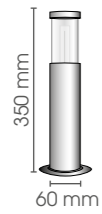

TECHNICAL LANDSCAPE COLLECTION