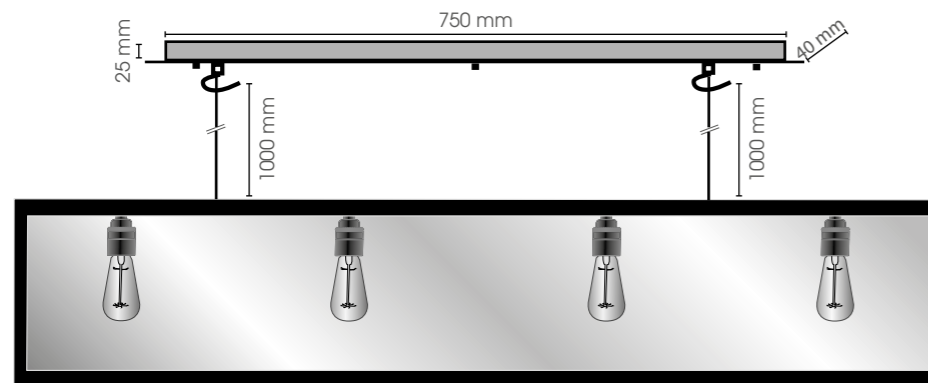

IP
20

230V/4x60W
E27

**Ceilingbox included
See cage optionals for suspensions**

**hardened
safety glass**

Signature of authenticity

BD (*)

INDOOR CONTEMPORARY COLLECTION

CAGE RECTANGULAR PENDANT