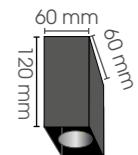

230V/3 x 50W
GU10/AR111

**Cubo Ceiling
Large Square AR111 x 4**

CUBCELASQ/AR111/4/GU10

20

230V/4 x 50W
GU10/AR111

**Cubo Ceiling
Small GU10 x 1**

CUBCESM/GU10/1

20