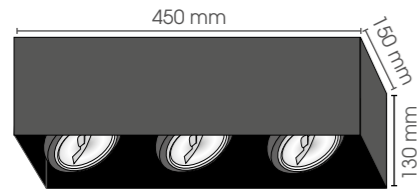

230V/50W
GU10/AR111

**Cubo Ceiling
Large AR111 x 2**

CUBCELA/AR111/2/GU10

20

230V/2 x 50W
GU10/AR111

**Cubo Ceiling
Large AR111 x 3**

CUBCELA/AR111/3/GU10

20