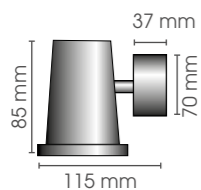

SAN REMO XL

CONTEMPORARY HOME COLLECTION

**San Remo
Wall XL**

IP

SRW XL

55

230V/35W
GU 10

**San Remo
Wall XL Adjustable short**