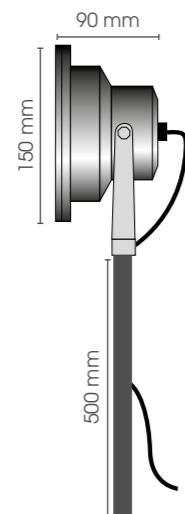

Rondo 150 On Spike Adjustable

GR150 SP50

GR150 SP100

Optional: Exterior Kit
SRINGOS

IP

67

12V/50W
G 53/AR111

12V/50W
G 53/AR111