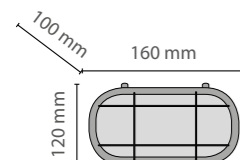

BA
BG NA (*)

OUTDOOR NAUTICAL COLLECTION

CARGO