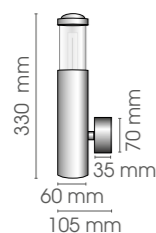

BA

OUTDOOR LIGHTING COLLECTION

ROMA

CONTEMPORARY HOME COLLECTION

Roma Wall

IP

230V/60W
E14

ROW

Optional: ROW/G9 fitting Halopin
ROW/FRG frosted glass