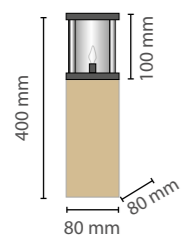

55

230V/4W/2700K
Ledprint Included

BA

OUTDOOR LIGHTING COLLECTION

ISEO TEAK

TECHNICAL LANDSCAPE COLLECTION

Iseo Teak 40 cm

IP