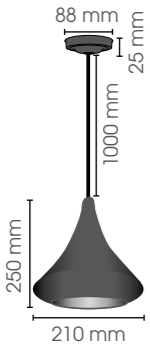

20

230V/75W
E27

Included 1000 mm wire - ceiling box

BA

CADERE ON WIRE

INDOOR RUSTIC CEILING COLLECTION

RUSTIC CEILING HOME COLLECTION

CADERE ON WIRE BRASS / INSIDE BRASS POLISHED