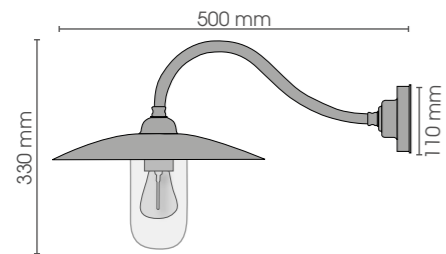

Salerno Deluxe 90°

IP

SALDL90

44

230V/75W
E27

Salerno White Deluxe 90°

SALWHBADL90

44

230V/75W
E27