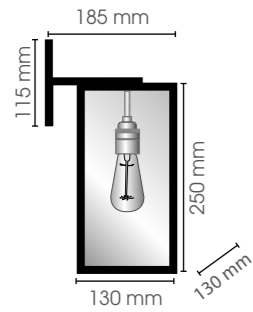

**hardened
safety glass**

Signature of authenticity

BD

OUTDOOR CAGE WALL WITH ARM COLLECTION

CONTEMPORARY HOME COLLECTION

CAGE WALL WITH ARM