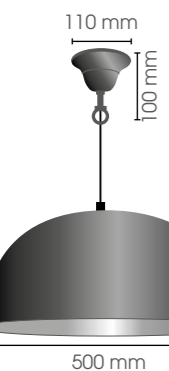

IP

COPOW300/BA/PO

20

230V/75W
E27

Included 1000 mm wire - ceiling box

Fitting E27 rustic Brass - Optional Brass polished

IP

COPOW500/BA/PO

20

230V/75W
E27

Included 1000 mm wire - ceiling box