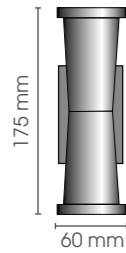

San Remo Wall Small Up&Down

SRWSM UD

IP

55

12V/2 x 35W
GU 4/MR11

Optional: transformer 12V

SRWSM UD LEDPR4W/230V

55

230V/2 x 4W/2700K
Ledprint included