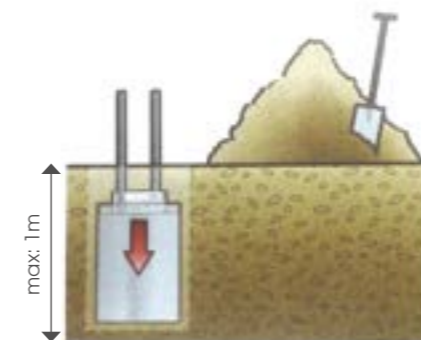

EXTERIOR-KIT

EXKIT 105/1
1 x 105vAv