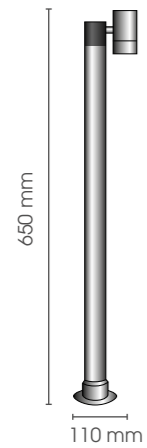

**Livorno Small
65 cm Enkel**

LI SM 65/1 /LEDPR4W/230V

IP

55

230V/4W/2700K
Ledprint included