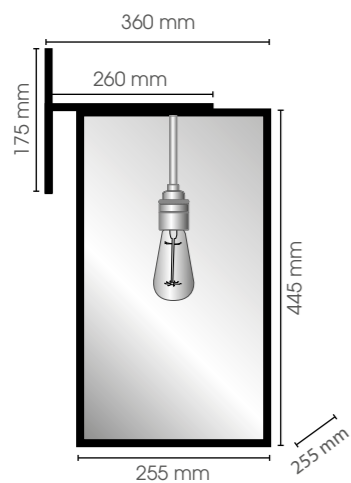

CAGARLON

**Cage Wall
with arm Large**

CAGARLAR