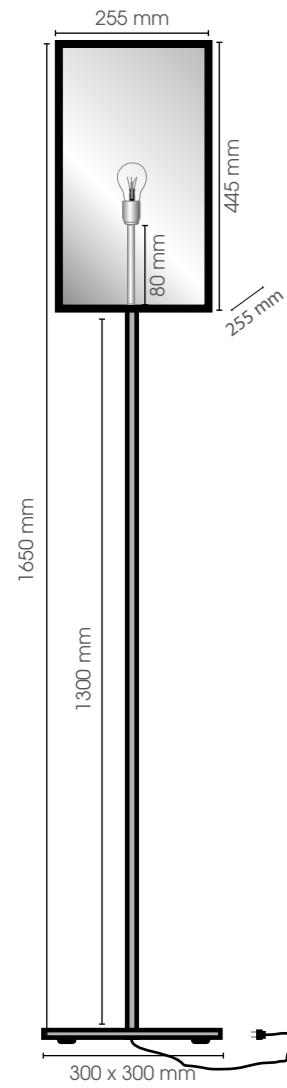

**hardened
safety glass**

Signature of authenticity

BD (*)

OUTDOOR TERRACE LIGHTING COLLECTION

CAGE TERRACE

CONTEMPORARY HOME COLLECTION

Cage Terrace

CAGTER

IP
44

230V/60W
E27

CAGE FLOOR

Cage Floor

CAGFLOOR

IP
44

230V/60W
E27