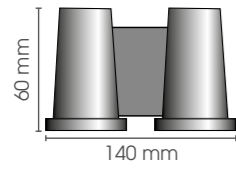

BA

OUTDOOR LIGHTING COLLECTION

SAN REMO WALL SMALL

CONTEMPORARY HOME COLLECTION

San Remo Wall Small Duo

SRWSM 2

IP

55

12V/2 x 35W
GU 4/MR11

Optional: transformer 12V

SRWSM 2 LEDPR4W/230V

55

230V/2 x 4W/2700K
Ledprint included