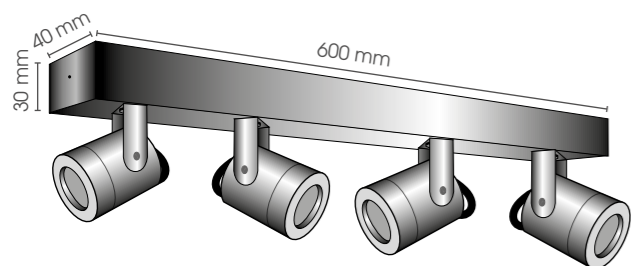

BA

LIVORNO XL CEILING

OUTDOOR LIGHTING COLLECTION

CONTEMPORARY HOME COLLECTION

Livorno XL Ceiling		
	IP	
LI XL CE	55	12V/35W GU 5,3
incl. transformer 12V by 12V / GU 5,3 only		
		230V/35W GU 10

Livorno XL Ceiling x2		
	IP	
LI XL CEx2	55	12V/2x35W GU 5,3
incl. transformer 12V by 12V / GU 5,3 only		
		230V/2x35W GU 10

Livorno XL Ceiling x3		
	IP	
LI XL CEx3	55	12V/3x35W GU 5,3
incl. transformer 12V by 12V / GU 5,3 only		
		230V/3x35W GU 10

Livorno XL Ceiling x4		
	IP	
LI XL CEx4	55	12V/4x35W GU 5,3
incl. transformer 12V by 12V / GU 5,3 only		
		230V/4x35W GU 10

Livorno XL Ceiling Square x4		
	IP	
LI XL CESQx4	55	12V/4x35W GU 5,3
incl. transformer 12V by 12V / GU 5,3 only		
		230V/4x35W GU 10