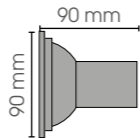

INDOOR RUSTIC COLLECTION

BA CONTEMPORARY HOME COLLECTION

ANTICO

IDRO

ANTSQX4 B15D

20

12V/4 x 50W
B15D

IDSQX4 B15D

20

12V/4 x 50W
B15D

IDSQX4 GU10

20

230V/4 x 50W
GU10

BA

GRAMMO

PUNTO

GRASQX4 B15D

20

12V/4 x 50W
B15D

PUSQX4 GU10

20

230V/4 x 50W
GU10

GRASQX4 GU10

20

230V/4 x 50W
GU10