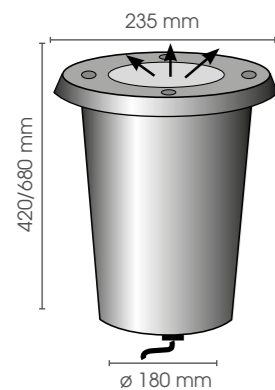

**Rondo 130
Adjustable**

IP

GR130A

67

12V/35W
GU 5,3

Transformer 12V/60VA integrated

67

230V/35W
GU 10

Optional: GR130FGL FROSTED GLASS 90 diameter
GR130INGB Ingroundbase HDPE
SS Stainless Steel

**Rondo 235
Adjustable**

IP

GR235R G12/35

67

230V/35W

GR235R G12/70

67

230V/70W

Optional: GR235FGL: Frosted Glass
SS Stainless Steel