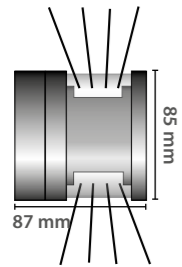

BA

OUTDOOR LIGHTING COLLECTION

NAPOLI WALL