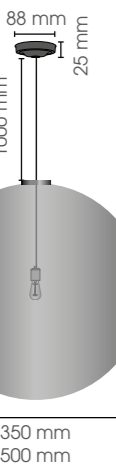

BA

VETRO ON WIRE

INDOOR RUSTIC CEILING COLLECTION

RUSTIC CEILING HOME COLLECTION

VETRO ON WIRE Glass Smoked 160		
	IP	
VETOWGS160/E27	20	230V/60W E27

Included 1000 mm wire - ceiling box

VETRO ON WIRE Glass Smoked 200		
	IP	
VETOWGS200/E27	20	230V/60W E27

Included 1000 mm wire - ceiling box

VETRO ON WIRE Glass Smoked 250		
	IP	
VETOWGS250/E27	20	230V/60W E27

Included 1000 mm wire - ceiling box

VETRO ON WIRE Glass Smoked 300		
	IP	
VETOWGS300/E27	20	230V/60W E27

Included 1000 mm wire - ceiling box

VETRO ON WIRE Glass Smoked 350		
	IP	
VETOWGS350/E27	20	230V/60W E27

Included 1000 mm wire & chain - ceiling box

VETRO ON WIRE Glass Smoked 500		
	IP	
VETOWGS500/E27 VETOWGS500/E40	20	230V/60W E27/E40

Included 1000 mm wire & chain - ceiling box