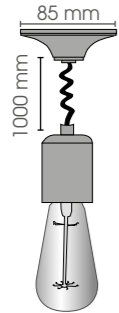

BA

INDOOR RUSTIC COLLECTION CEILING

ARTE

CONTEMPORARY HOME COLLECTION