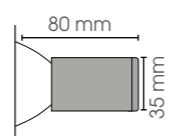

INDOOR RUSTIC COLLECTION

CONTEMPORARY HOME COLLECTION

ANTICO

BA

CIGARELLO

BA

BG NA (*)

20

12V/50W
B15D

20

12V/50W
B15D

Flat CIFBT15

Flat CIFGU10

20

230V/50W
GU10