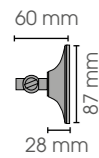

INDOOR RUSTIC COLLECTION

CONTEMPORARY HOME COLLECTION

ANTICO

BA

CIGARELLO

BA

BG NA (*)

Flat ANTFBT15

20

12V/50W
B15D

20

12V/50W
B15D

Flat CIFGU10

20

230V/50W
GU10