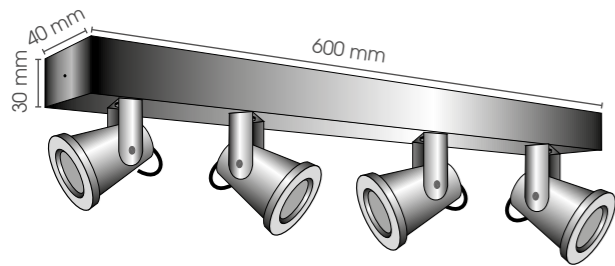

San Remo XL Ceiling x3		
SR XL CEx3	IP 55	12V/3x35W GU 5,3
incl. transformer 12V by 12V / GU 5,3 only		
		230V/3x35W GU 10

San Remo XL Ceiling x4		
SR XL CEx4	IP 55	12V/4x35W GU 5,3
incl. transformer 12V by 12V / GU 5,3 only		
		230V/4x35W GU 10