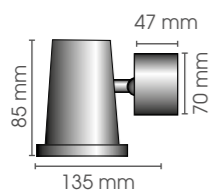

SAN REMO XL

CONTEMPORARY HOME COLLECTION

**San Remo
Wall XL**

IP

SRW XL

55

230V/35W
GU 10

**San Remo
Wall XL Adjustable short**