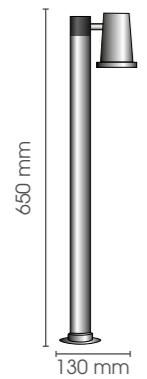

San Remo XL 65 enkel

SR XL 65/1

IP

55

Optional: transformer 12V

55

12V/35W

GU 5,3

230V/35W

GU 10