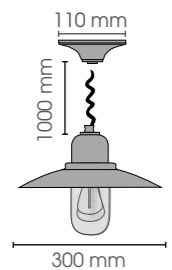

Signature of authenticity

BA
BG NA (*)

INDOOR RUSTIC CEILING COLLECTION

RIVA

CONTEMPORARY HOME COLLECTION

Riva on Wire

IP

RIVOW

20

230V/75W
E27

ISCHIA

Ischia on Wire

IP

ISCOW

20

230V/75W
E27

CAPRI

Capri on Wire

IP

CAOW

20

230V/75W
E27

VENEZIA

Venezia on Wire

IP

VENOW

20

230V/75W
E27

PALERMO

Palermo on Wire

IP

PALOW

20

230V/75W
E27

SORENTO

Sorento on Wire

IP

SOROW

20

230V/75W
E27

Included 1000 mm wire - ceiling box - glass
See ceiling optionals for suspensions