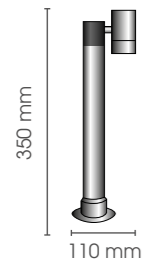

OUTDOOR LIGHTING COLLECTION

LIVORNO SMALL TECHNICAL LANDSCAPE COLLECTION

**Livorno Small
35 cm Enkel**

LI SM 35/1 /LEDPR4W/230V

IP

55

230V/4W/2700K
Ledprint included