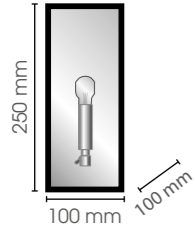

hardened
safety glass

BD

CAGE WALL