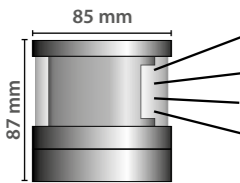

NAPOLI PATH