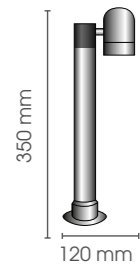

BA

OUTDOOR LIGHTING COLLECTION

FIRENZE XL

TECHNICAL LANDSCAPE COLLECTION