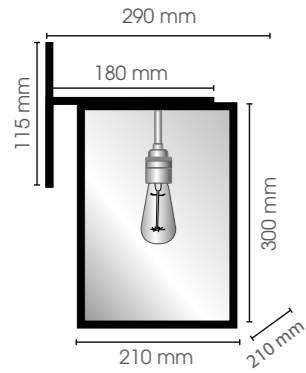

CAGARSMA

**Cage Wall
with arm Medium**

CAGARMED