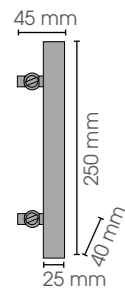

Highx2 PUx2GU10

20

230V/2x50W
GU10