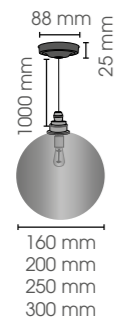

BA

VETRO ON WIRE

INDOOR RUSTIC CEILING COLLECTION

RUSTIC CEILING HOME COLLECTION

VETRO ON WIRE Glass Smoked 160		
	IP	
VETOWGS160/E27	20	230V/60W E27

Included 1000 mm wire - ceiling box

VETRO ON WIRE Glass Smoked 200		
	IP	
VETOWGS200/E27	20	230V/60W E27

Included 1000 mm wire - ceiling box

VETRO ON WIRE Glass Smoked 250		
	IP	
VETOWGS250/E27	20	230V/60W E27

Included 1000 mm wire - ceiling box

VETRO ON WIRE Glass Smoked 300		
	IP	
VETOWGS300/E27	20	230V/60W E27

Included 1000 mm wire - ceiling box

VETRO ON WIRE Glass Smoked 350		
	IP	
VETOWGS350/E27	20	230V/60W E27

Included 1000 mm wire & chain - ceiling box

VETRO ON WIRE Glass Smoked 500		
	IP	
VETOWGS500/E27 VETOWGS500/E40	20	230V/60W E27/E40

Included 1000 mm wire & chain - ceiling box