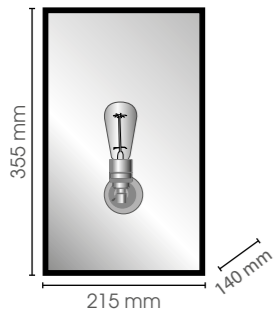

hardened
safety glass

BD

CAGE WALL