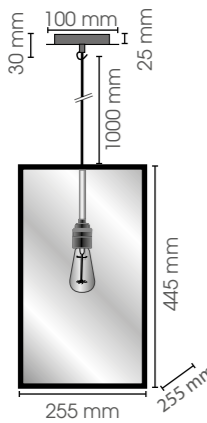

CAGPELAR

IP
20

230V/60W
E27

Ceilingbox included
See cage optionals for suspensions