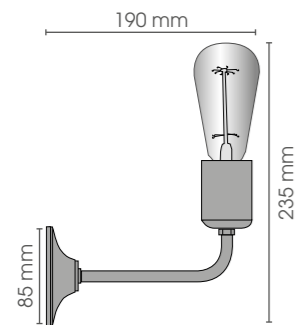

ARTE

CONTEMPORARY HOME COLLECTION

Arte Adjustable Flat

ARTADFL/E27

IP

20

230V/60W
E27

Arte Long Flat