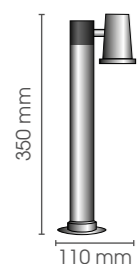

OUTDOOR LIGHTING COLLECTION

SAN REMO SMALL TECHNICAL LANDSCAPE COLLECTION