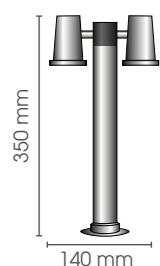

OUTDOOR LIGHTING COLLECTION

SAN REMO SMALL TECHNICAL LANDSCAPE COLLECTION

San Remo Small 35 enkel
SRSM 35/1

IP 55

12V/35W
GU 4/MR11
Optional: transformer 12V

SRSM 35/1/ LEDPR4W/230V 55 230V/4W/2700K
Ledprint included

San Remo Small 65 enkel
SRSM 65/1

IP 55

12V/35W
GU 4/MR11
Optional: transformer 12V

SRSM 65/1/ LEDPR4W/230V 55 230V/4W/ 2700K
Ledprint included

San Remo Small 35 duo
SRSM 35/2

IP 55

12V/2 x 35W
GU 4/MR11
Optional: transformer 12V

SRSM 35/2/ LEDPR4W/230V 55 230V/2 x 4W/ 2700K
Ledprint included

San Remo Small 65 duo
SRSM 65/2

IP 55

12V/2 x 35W
GU 4/MR11
Optional: transformer 12V

SRSM 65/2/ LEDPR4W/230V 55 230V/2 x 4W/ 2700K
Ledprint included

Optional: Groundspike

San Remo Small on Spike

SRSM OS50 55 12V/35W
GU 4

SRSM OS100 55 12V/35W
GU 4

Optional: exterior kit
SRINGOS