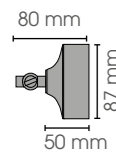

High ANTHBT15

20

12V/50W
B15D

20

12V/50W
B15D