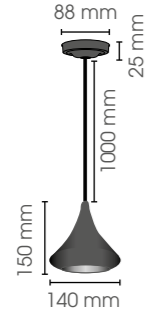

20

230V/75W
E27

Included 1000 mm wire - ceiling box

BA

CADERE ON WIRE

INDOOR RUSTIC CEILING COLLECTION

RUSTIC CEILING HOME COLLECTION

CADERE ON WIRE BRASS / INSIDE BRASS POLISHED