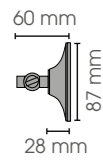

INDOOR RUSTIC COLLECTION

CONTEMPORARY HOME COLLECTION

PUNTO

BA
BG NA (*)

Flat PUFGU10

20

230V/50W
GU10