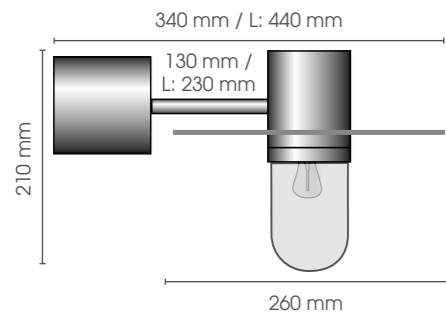

BA

OUTDOOR LIGHTING COLLECTION

AMALFI

CONTEMPORARY HOME COLLECTION

**Amalfi Wall
26 cm**

IP

230V/40W
E27

AMW26/34

55

**Amalfi Wall
26 cm Long**

IP

230V/40W
E27

AMW26/L44

55

Optional: frosted glass