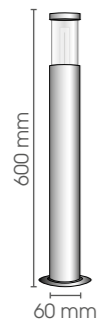

Monza 35

IP

230V/60W
E14

MO35

55

Optional: MOW/G9 fitting Halopin
MOW/FRG frosted glass
Groundspike

Monza 60

IP

230V/60W
E14

MO60

55

Optional: MOW/G9 fitting Halopin
MOW/FRG frosted glass
Groundspike