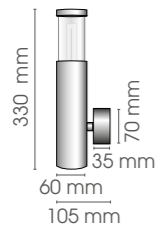

BA

OUTDOOR LIGHTING COLLECTION

MONZA