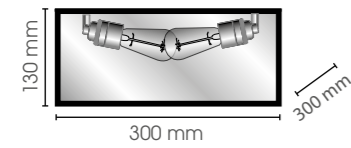

CAGE CEILING

**Cage Ceiling
Small**

CAGCESMx2

220 x 100 x 220 mm (L x H x B)

**Cage Ceiling
Large**

CAGCELx2

300 x 130 x 300 mm (L x H x B)

hardened
safety glass