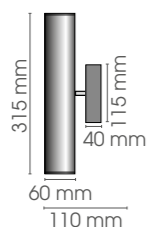

230V/60W
E14

ROW

Optional: ROW/G9 fitting Halopin
ROW/FRG frosted glass

Roma Up & Down round

IP

230V/2 X 35W
GU 10

ROMA UD/ROU

Roma Up & Down rectangular