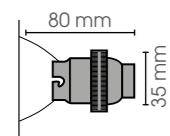

INDOOR RUSTIC COLLECTION

CONTEMPORARY HOME COLLECTION

ANTICO

BA

CIGARELLO

BA

BG NA (*)

Flat ANTFBT15

20

12V/50W
B15D

20

12V/50W
B15D

Flat CIFBT15

Flat CIFGU10

20

230V/50W
GU10