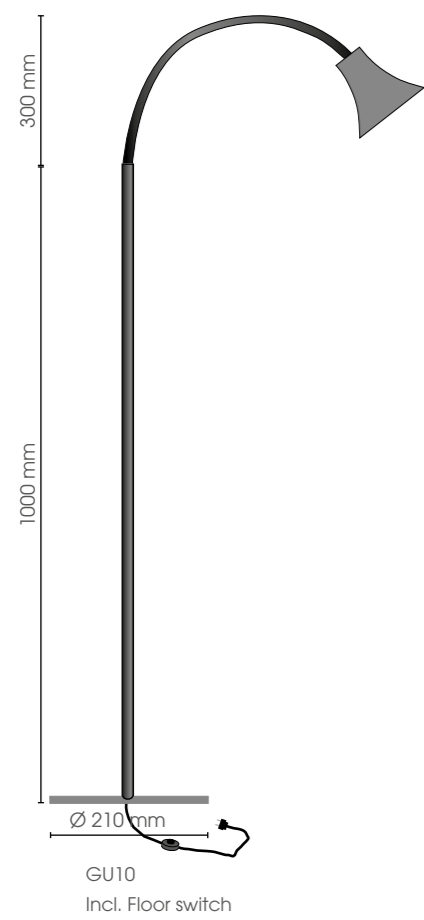

BA

INDOOR RUSTIC COLLECTION

INDOOR FLOORLAMPS

CONTEMPORARY HOME COLLECTION