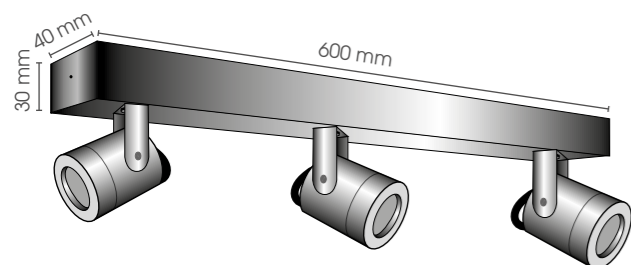

BA

LIVORNO XL CEILING

OUTDOOR LIGHTING COLLECTION

CONTEMPORARY HOME COLLECTION

Livorno XL Ceiling		
	IP	
LI XL CE	55	12V/35W GU 5,3
incl. transformer 12V by 12V / GU 5,3 only		
		230V/35W GU 10

Livorno XL Ceiling x2		
	IP	
LI XL CEx2	55	12V/2x35W GU 5,3
incl. transformer 12V by 12V / GU 5,3 only		
		230V/2x35W GU 10

Livorno XL Ceiling x3		
	IP	
LI XL CEx3	55	12V/3x35W GU 5,3
incl. transformer 12V by 12V / GU 5,3 only		
		230V/3x35W GU 10

Livorno XL Ceiling x4		
	IP	
LI XL CEx4	55	12V/4x35W GU 5,3
incl. transformer 12V by 12V / GU 5,3 only		
		230V/4x35W GU 10

Livorno XL Ceiling Square x4		
	IP	
LI XL CESQx4	55	12V/4x35W GU 5,3
incl. transformer 12V by 12V / GU 5,3 only		
		230V/4x35W GU 10