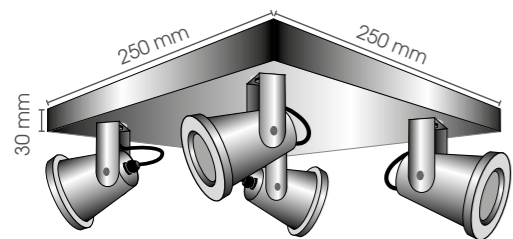

San Remo XL Ceiling Square x4		
SR XL CESQx4	IP 55	12V/4x35W GU 5,3
incl. transformer 12V by 12V / GU 5,3 only		
		230V/4x35W GU 10