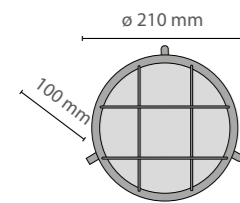

BA
BG NA (*)

OUTDOOR NAUTICAL COLLECTION

CARGO