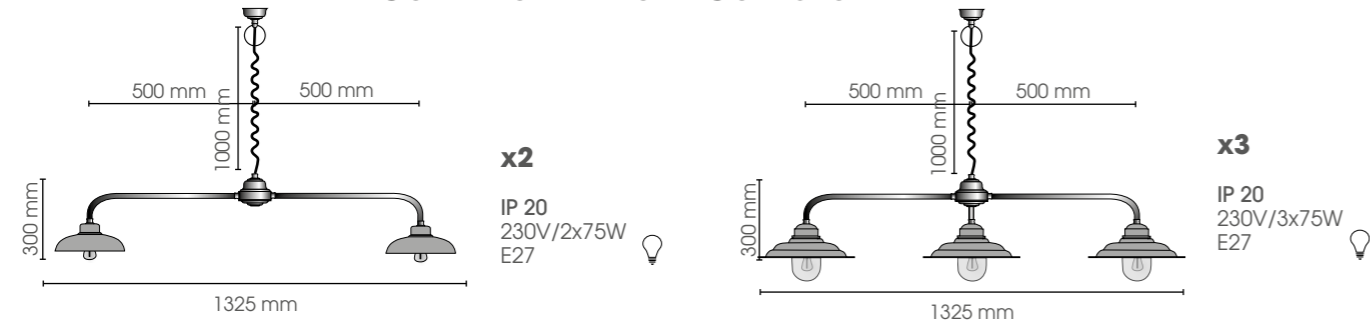

BA

INDOOR RUSTIC COLLECTION CEILING

RUSTIC CEILING

CONTEMPORARY HOME COLLECTION

Salerno Deluxe

SALDLx2
SALDLx2/Glass transparent

SALDLx3
SALDLx3/Glass transparent

Venezia

VENx2
VENx2/Glass transparent

VENx3
VENx3/Glass transparent

Ishia

ISCx2
ISCx2/Glass transparent

ISCx3
ISCx3/Glass transparent

Capri

Cx2
Cx2/Glass transparent

Cx3
Cx3/Glass transparent

E27 Rustic / Shades (*)

E27RUx2/SH

E27RUx3/SH

**Included 1000 mm wire - ceilingbox
See ceiling optionals for suspension**