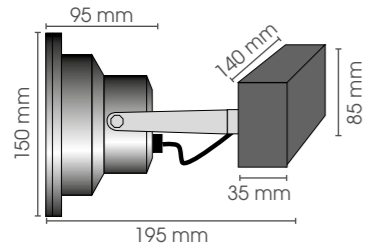

San Remo XL Ceiling Square x4		
SR XL CESQx4	IP 55	12V/4x35W GU 5,3
incl. transformer 12V by 12V / GU 5,3 only		
		230V/4x35W GU 10

BA

OUTDOOR LIGHTING COLLECTION

RONDO WALL

CONTEMPORARY HOME COLLECTION

Rondo Wall Adjustable