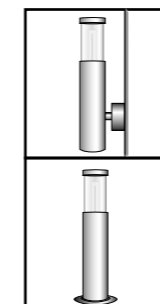

BARLETTA

MONZA

pag 5-6

BA