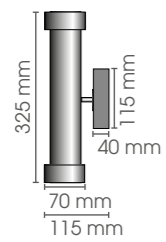

Barletta Up & Down rectangular

IP

12V/2 x 35W
GU 5,3

Optional: transformer 12V

BARL UD/REC

55

230V/2 x 35W
GU 10