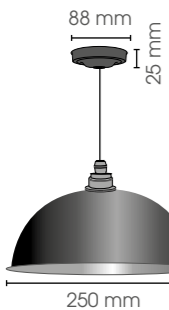

**COPA ON WIRE
200 mm /BA/PO**

IP

COPOW200/BA/PO

20

230V/75W
E27

Included 1000 mm wire - ceiling box

Fitting E27 rustic Brass - Optional Brass polished

**COPA ON WIRE
250 mm /BA/PO**