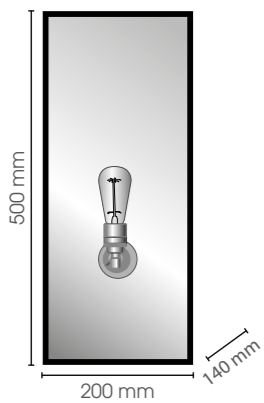

hardened
safety glass

BD

CAGE WALL