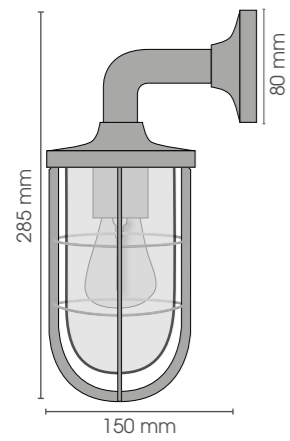

Door Bell Small

DBSM 12V

Signature of authenticity

BA NA

OUTDOOR NAUTICAL COLLECTION

BARI WALL

CONTEMPORARY HOME COLLECTION

Bari Wall