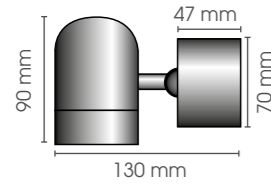

Firenze Wall XL Adjustable short

55

230V/35W
GU 10

FIW XL ADS