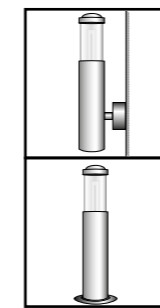

MONZA

OUTDOOR LIGHTING COLLECTION

ROMA

pag 1-4

BA