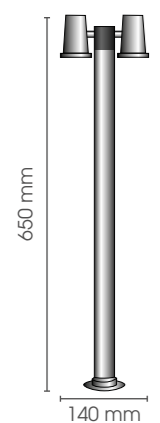

San Remo Small 35 duo
SRSM 35/2

IP 55

12V/2 x 35W
GU 4/MR11
Optional: transformer 12V

SRSM 35/2/ LEDPR4W/230V 55 230V/2 x 4W/ 2700K
Ledprint included