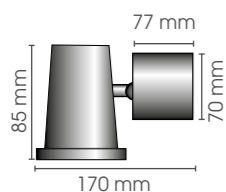

**San Remo
Wall XL Adjustable long**

IP

SRW XLADL

55

12V/35W
GU 5,3

Optional: transformer 12V