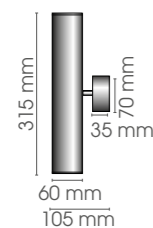

230V/60W
E14

ROW

Optional: ROW/G9 fitting Halopin
ROW/FRG frosted glass

Roma Up & Down round

IP

230V/2 X 35W
GU 10

ROMA UD/ROU

Roma Up & Down rectangular