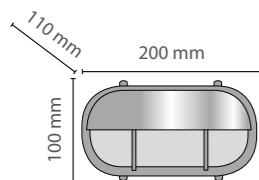

BA
BG NA (*)

OUTDOOR NAUTICAL COLLECTION

CARGO