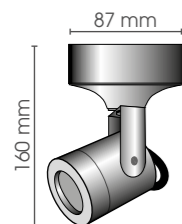

BA

LIVORNO XL CEILING