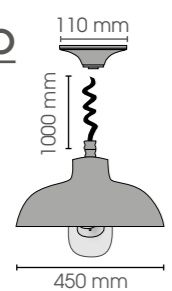

Signature of authenticity

BA
BG NA (*)

INDOOR RUSTIC CEILING COLLECTION

RIVA

CONTEMPORARY HOME COLLECTION

Riva on Wire

IP

RIVOW

20

230V/75W
E27

ISCHIA

Ischia on Wire

IP

ISCOW

20

230V/75W
E27

CAPRI

Capri on Wire

IP

CAOW

20

230V/75W
E27

VENEZIA

Venezia on Wire

IP

VENOW

20

230V/75W
E27

PALERMO

Palermo on Wire

IP

PALOW

20

230V/75W
E27

SORENTO

Sorento on Wire

IP

SOROW

20

230V/75W
E27

Included 1000 mm wire - ceiling box - glass
See ceiling optionals for suspensions