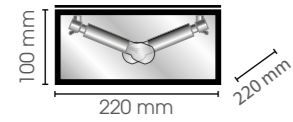

CAGE CEILING

**Cage Ceiling
Small**

CAGCESMx2

220 x 100 x 220 mm (L x H x B)

**Cage Ceiling
Large**

CAGCELx2

300 x 130 x 300 mm (L x H x B)

hardened
safety glass