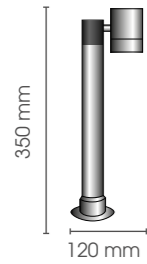

BA

OUTDOOR LIGHTING COLLECTION

LIVORNO XL

TECHNICAL LANDSCAPE COLLECTION