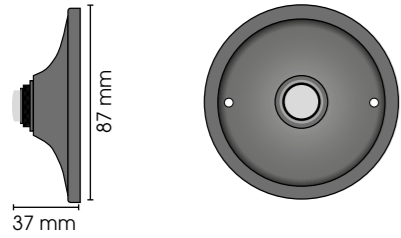

BA

OUTDOOR RUSTIC COLLECTION

DOOR BELL

CONTEMPORARY HOME COLLECTION

Door Bell Rustic Flat

DBRF 12V