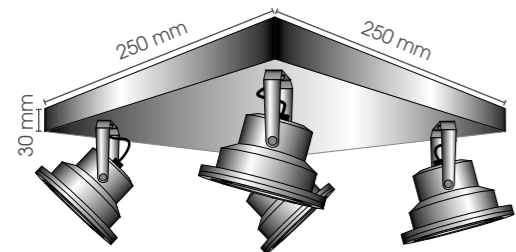

55

12V/2 x 50W
G 53/AR111

Rondo Ceiling x 3

RON CE x 3
incl. transformer 12V

IP

55

12V/3 x 50W
G 53/AR111

Rondo Ceiling Square x 4