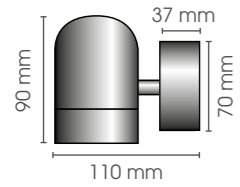

BA

FIRENZE XL

OUTDOOR LIGHTING COLLECTION

CONTEMPORARY HOME COLLECTION

Firenze Wall XL

55

230V/35W
GU 10

FIW XL