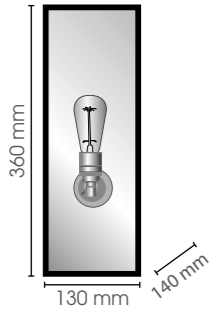

hardened
safety glass

BD

CAGE WALL