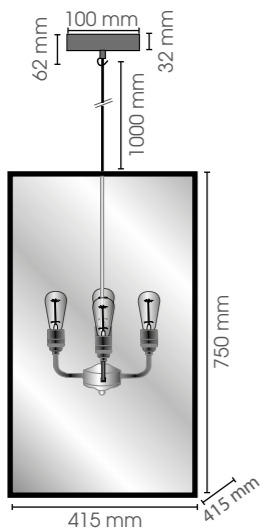

INDOOR CONTEMPORARY COLLECTION

CAGE PENDANT CLOSED TOP

**Cage Pendant
"closed top" Extra Large**

CAGPEXL

IP
20

230V/4x60W
E27

**Cage Pendant
"closed top" Extra/Extra Large**

CAGPEXXL