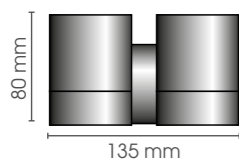

BA

OUTDOOR LIGHTING COLLECTION

LIVORNO XL

CONTEMPORARY HOME COLLECTION

Livorno Wall XL Duo

IP

12V/2 x 35W
GU 5,3

LIW XL 2

55

Optional: transformer 12V

55

230V/2 x 35W
GU 10