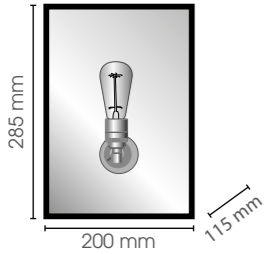

hardened
safety glass

BD

CAGE WALL