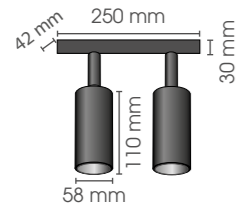

CILINDRO CEILING ADJUSTABLE

**Cilindro Ceiling
Adjustable GU10**

CILCEADJ/GU10

IP
20

230V/50W
GU10

**Cilindro Ceiling
Adjustable x2 GU10**

CILCEADJX2/GU10

IP
20