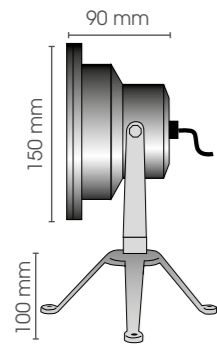

BA

OUTDOOR LIGHTING COLLECTION

RONDO ON SPIKE

TECHNICAL LANDSCAPE COLLECTION

GR150 SP10

Optional: Exterior Kit

IP

67

12V/50W
G 53/AR111