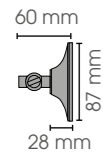

230V/4 x 50W
GU10

INDOOR RUSTIC COLLECTION

CONTEMPORARY HOME COLLECTION

BA

FARO

NEBBIA

Flat FAHAR111

20