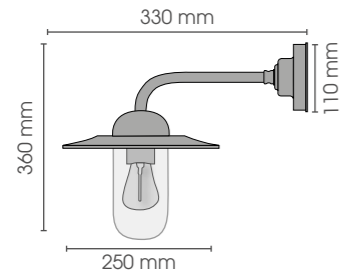

BA | BG | NA

OUTDOOR RUSTIC COLLECTION

RIVA

CONTEMPORARY HOME COLLECTION

**Riva
Straight**

RIVS

IP

44

230V/75W
E27