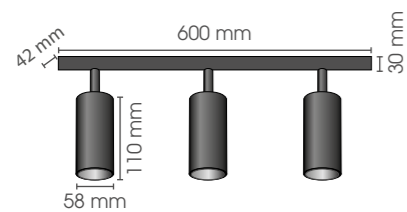

**Cilindro Ceiling
Adjustable x3 GU10**

CILCEADJX3/GU10

IP
20

230V/3x50W
GU10