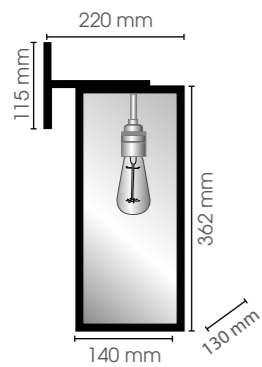

**hardened
safety glass**

Signature of authenticity

BD

OUTDOOR CAGE WALL WITH ARM COLLECTION

CONTEMPORARY HOME COLLECTION

CAGE WALL WITH ARM

CAGARSMA

CAGARMED

CAGARLON

CAGARLAR