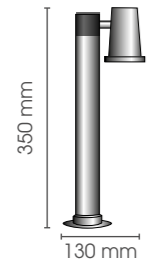

BA

OUTDOOR LIGHTING COLLECTION

SAN REMO XL TECHNICAL LANDSCAPE COLLECTION

San Remo XL 35 enkel

SR XL 35/1

IP

55

Optional: transformer 12V

55

12V/35W

GU 5,3

230V/35W

GU 10