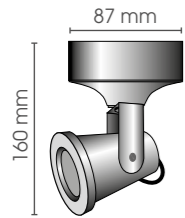

BA

SAN REMO XL CEILING

OUTDOOR LIGHTING COLLECTION

CONTEMPORARY HOME COLLECTION