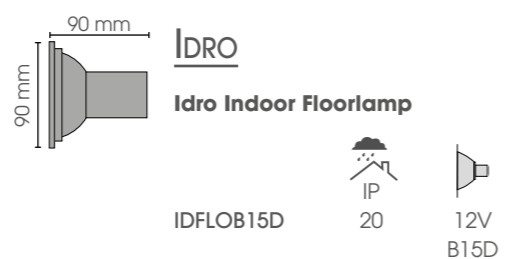

BA

INDOOR RUSTIC COLLECTION

INDOOR FLOORLAMPS

CONTEMPORARY HOME COLLECTION