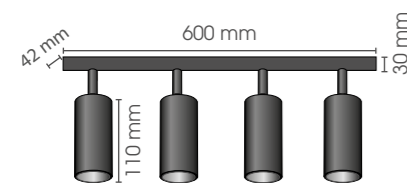

230V/2x50W
GU10

**Cilindro Ceiling
Adjustable x3 GU10**

CILCEADJX3/GU10

IP
20

230V/3x50W
GU10

**Cilindro Ceiling
Adjustable x4 GU10**

CILCEADJX4/GU10

IP
20