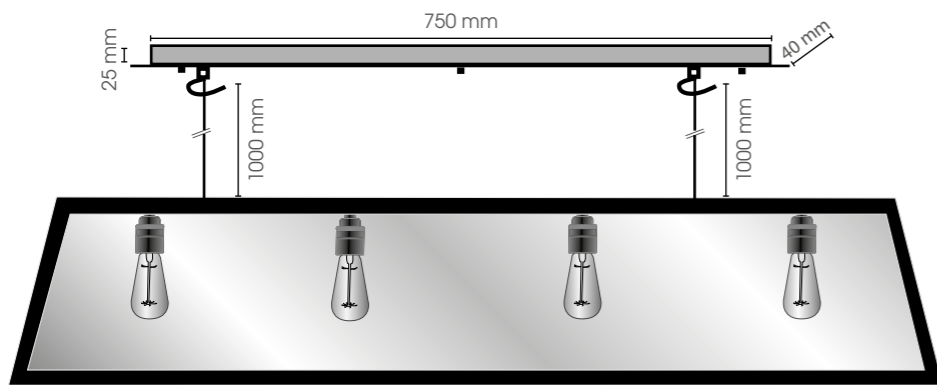

**hardened
safety glass**

Signature of authenticity

BD (*)

INDOOR CONTEMPORARY COLLECTION

CAGE CONICAL PENDANT

Cage Pendant

Conical x3

CAGPECON95

IP
20

230V/3x60W
E27

950/850 x 260 x 200 mm (L x H x B)

Cage Pendant

Conical x4

CAGPECON125

IP
20

230V/4x60W
E27

1250/1150 x 260 x 200 mm (L x H x B)

Cage Pendant

Conical x5

CAGPECON155

IP
20

230V/5x60W
E27

1550/1450 x 260 x 200 mm (L x H x B)

Cage Pendant

Conical x6

CAGPECON175

IP
20

230V/6x60W
E27

1750/1650 x 260 x 200 mm (L x H x B)

Ceilingbox included

See cage optionals for suspensions