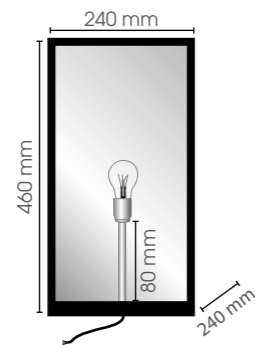

CAGE FLOOR

Cage Floor

CAGFLOOR

IP
44

230V/60W
E27