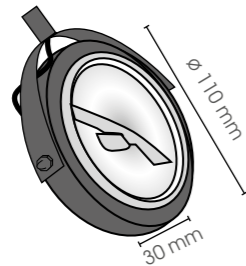

230V/4 x 50W
GU10

INDOOR RUSTIC COLLECTION

CONTEMPORARY HOME COLLECTION

BA

FARO

NEBBIA

Flat FAHAR111

20