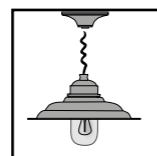

CILINDRO CEILING ADJUSTABLE

Pag 105

BA

INDOOR RUSTIC CEILING COLLECTION

RIVA ON WIRE

Pag 107

BA

BG-NA (*)