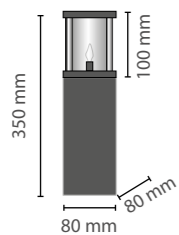

55

230V/40W
E14

BA

OUTDOOR LIGHTING COLLECTION

ISEO BRASS

TECHNICAL LANDSCAPE COLLECTION

Iseo Brass 35 cm

ISBR35/E14