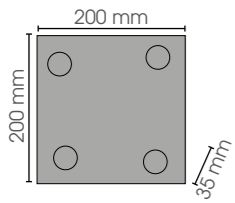

INDOOR RUSTIC COLLECTION

BA CONTEMPORARY HOME COLLECTION

ANTICO

IDRO

ANTSQX4 B15D

20

12V/4 x 50W
B15D

IDSQX4 B15D