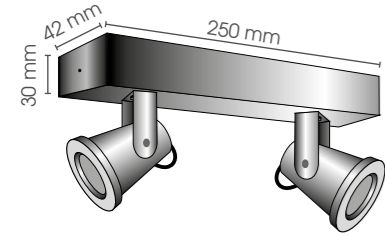

San Remo XL Ceiling		
SR XL CE	IP 55	12V/35W GU 5,3
incl. transformer 12V by 12V / GU 5,3 only		
		230V/35W GU 10