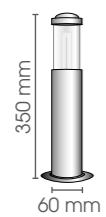

BA

OUTDOOR LIGHTING COLLECTION

ROMA

TECHNICAL LANDSCAPE COLLECTION

Roma 35
RO35
IP 55
230V/60W
E14

Optional: ROW/G9 fitting Halopin
ROW/FRG frosted glass
Groundspike