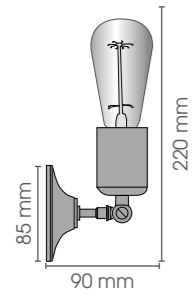

BA

INDOOR RUSTIC COLLECTION

ARTE

CONTEMPORARY HOME COLLECTION

ARTADFL/E27

IP

20

230V/60W
E27