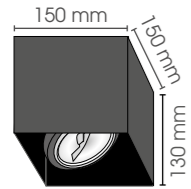

- Electric wire 1000mm 1pcs / set 2 pcs

BD (*)

INDOOR CONTEMPORARY COLLECTION

CUBO CEILING

CONTEMPORARY HOME COLLECTION

**Cubo Ceiling
Large AR111 x 1**

CUBCELA/AR111/1/GU10

20