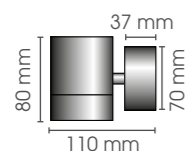

BA

OUTDOOR LIGHTING COLLECTION

LIVORNO XL

CONTEMPORARY HOME COLLECTION

Livorno Wall XL

LIW XL

IP

55

230V/35W
GU 10