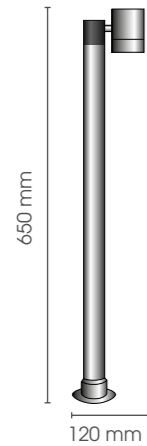

BA

OUTDOOR LIGHTING COLLECTION

LIVORNO XL

TECHNICAL LANDSCAPE COLLECTION