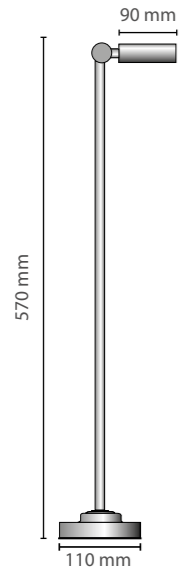

BA

OUTDOOR LIGHTING COLLECTION

RIMINI

TECHNICAL LANDSCAPE COLLECTION

Rimini

RIMLEDPR4W/230V

IP

55

230V/4W/2700K
Ledprint Included