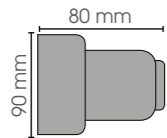

INDOOR RUSTIC COLLECTION

CONTEMPORARY HOME COLLECTION

PUNTO

BA
BG NA (*)

Flat PUFGU10

20

230V/50W
GU10