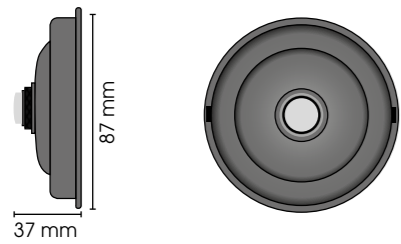

Door Bell Rustic High

DBRH 12V