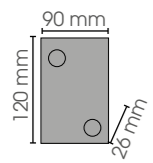

PUSQX2GU10

20

230V/2x50W
GU10