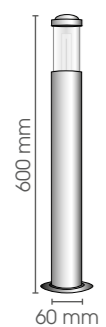

Roma 60
RO60
IP 55
230V/60W
E14

Optional: ROW/G9 fitting Halopin
ROW/FRG frosted glass
Groundspike