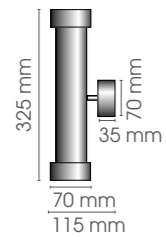

BA

OUTDOOR LIGHTING COLLECTION

BARLETTA

CONTEMPORARY HOME COLLECTION

Barletta Up & Down round

IP

230V/2 x 35W
GU 10

BARL UD/ROU

55