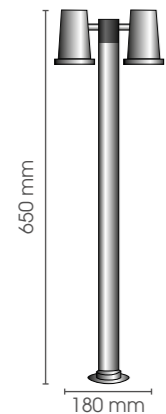

55

Optional: transformer 12V

55

12V/2 x 35W

GU 5,3

230V/2 x 35W

GU 10

San Remo XL 65 duo