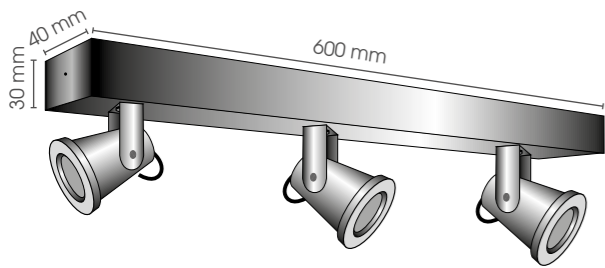

San Remo XL Ceiling x2		
SR XL CEx2	IP 55	12V/2x35W GU 5,3
incl. transformer 12V by 12V / GU 5,3 only		
		230V/2x35W GU 10