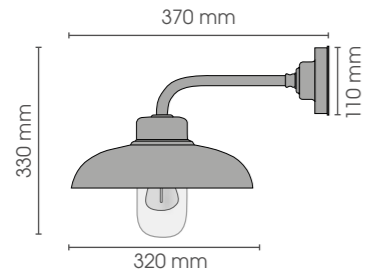

BA | BG | NA

OUTDOOR RUSTIC COLLECTION

CAPRI

CONTEMPORARY HOME COLLECTION

**Capri
Straight**

CAS

IP

44

230V/75W
E27