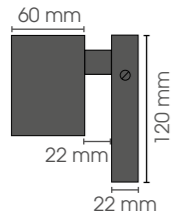

BD

INDOOR CONTEMPORARY COLLECTION

CUBO WALL

CONTEMPORARY HOME COLLECTION

**Cubo Wall
Small Down GU10**

CUBWSMD/GU10

IP

20

230V/50W
GU10