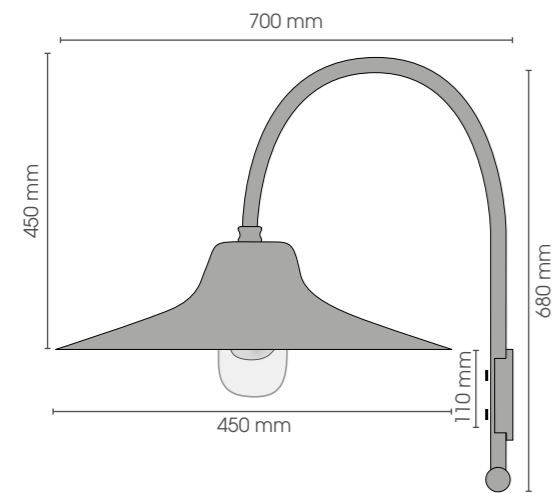

OUTDOOR RUSTIC COLLECTION

SORENTO

CONTEMPORARY HOME COLLECTION

**Sorento
Straight**

SORS

IP

44

230V/75W
E27