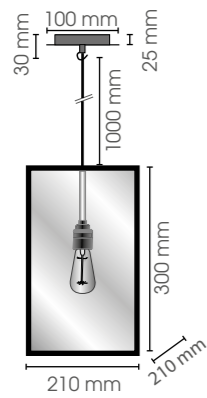

hardened
safety glass

Signature of authenticity

BD

INDOOR CONTEMPORARY COLLECTION

CAGE PENDANT CLOSED TOP

CAGPEMED

IP
20

230V/60W
E27