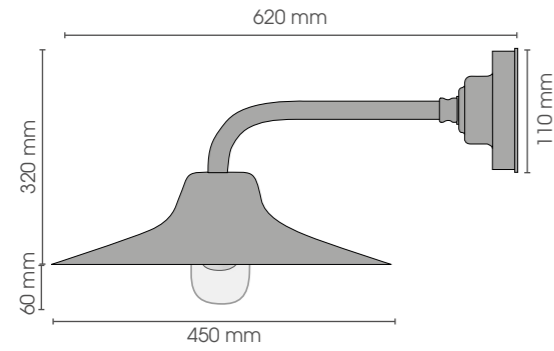

BA

OUTDOOR RUSTIC COLLECTION

SORENTO

CONTEMPORARY HOME COLLECTION

**Sorento
Straight**

SORS

IP

44

230V/75W
E27