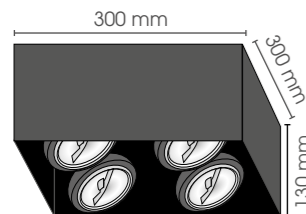

CUBCELASQ/AR111/4/GU10

20

230V/4 x 50W
GU10/AR111

**Cubo Ceiling
Small GU10 x 1**

CUBCESM/GU10/1

20

230V/50W
GU10