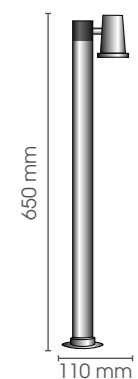

San Remo Small 35 enkel
SRSM 35/1

IP 55

12V/35W
GU 4/MR11
Optional: transformer 12V

SRSM 35/1/ LEDPR4W/230V 55 230V/4W/2700K
Ledprint included

San Remo Small 65 enkel
SRSM 65/1

IP 55

12V/35W
GU 4/MR11
Optional: transformer 12V

SRSM 65/1/ LEDPR4W/230V 55 230V/4W/ 2700K
Ledprint included