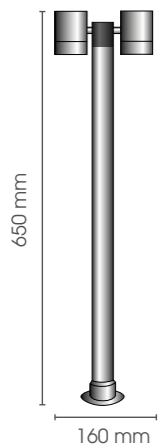

BA

OUTDOOR LIGHTING COLLECTION

LIVORNO XL

TECHNICAL LANDSCAPE COLLECTION