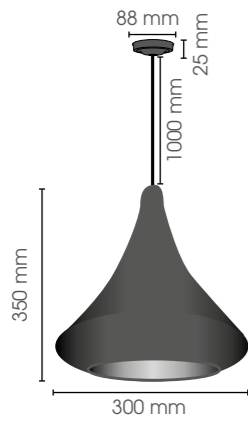

20

230V/75W
E27

Included 1000 mm wire - ceiling box

BA

CADERE ON WIRE

INDOOR RUSTIC CEILING COLLECTION

RUSTIC CEILING HOME COLLECTION

CADERE ON WIRE BRASS / INSIDE BRASS POLISHED