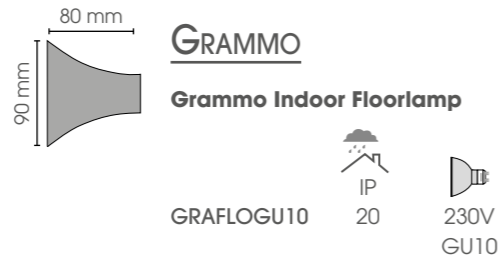

BA

INDOOR RUSTIC COLLECTION

INDOOR FLOORLAMPS

CONTEMPORARY HOME COLLECTION