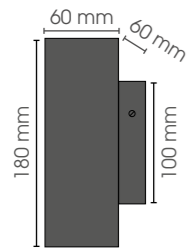

**Cubo Wall
Small Up&Down GU10**

CUBWSMUD/GU10

IP

20

230V/2 x 50W
GU10