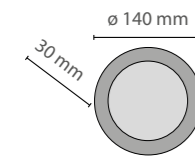

BA
BG NA (*)

OUTDOOR NAUTICAL COLLECTION

CARGO