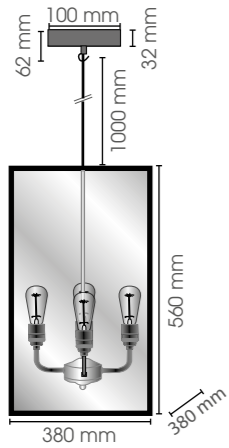

**hardened
safety glass**

Signature of authenticity

BD (*)

INDOOR CONTEMPORARY COLLECTION

CAGE PENDANT CLOSED TOP

CAGPEXL

IP
20

230V/4x60W
E27