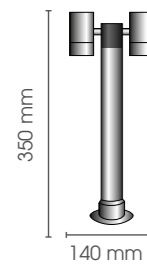

IP

55

230V/4W/2700K
Ledprint included

**Livorno Small
65 cm Enkel**

LI SM 65/1 /LEDPR4W/230V

IP

55

230V/4W/2700K
Ledprint included