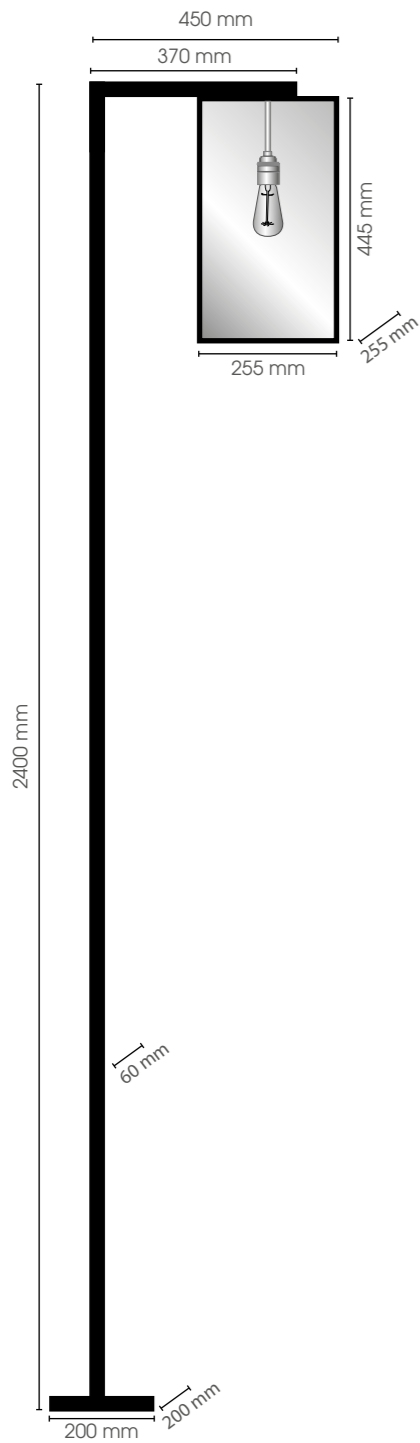

Signature of authenticity

hardened safety glass

BD (*)

OUTDOOR TERRACE LIGHTING COLLECTION

CAGE LANTERN TECHNICAL LANDSCAPE COLLECTION

Cage Lantern

CAGLANT	IP 44	230V/60W E27
PB :	Pole brass	
PALB :	Pole Alu Black