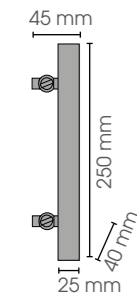

Highx2 ANTx2BT15

20

12V/2x50W
B15D

20

12V/2x50W
B15D

Highx2 Clx2GU10

20

230V/2x50W
GU10