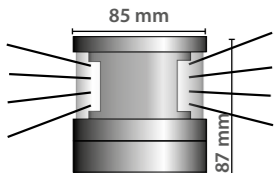

NAPOLI PATH