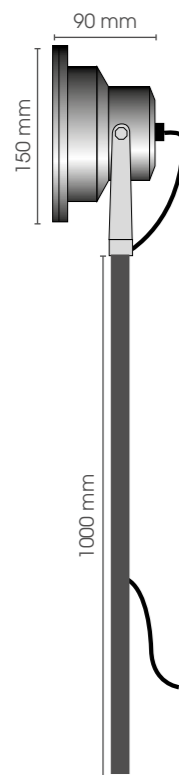

Rondo 150 On Spike Adjustable 10 cm

GR150 SP10

Optional: Exterior Kit

IP

67

12V/50W
G 53/AR111

Rondo 150 On Spike Adjustable

GR150 SP50