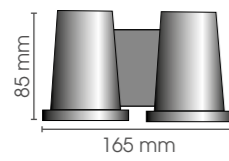

12V/35W
GU 5,3

Optional: transformer 12V

BA

OUTDOOR LIGHTING COLLECTION

SAN REMO XL

CONTEMPORARY HOME COLLECTION

San Remo Wall XL Duo

SRW XL 2