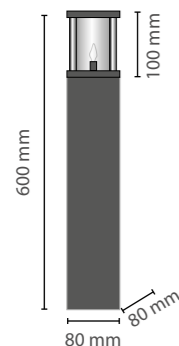

Iseo Brass 60 cm

ISBR60/E14

IP

55

230V/40W
E14