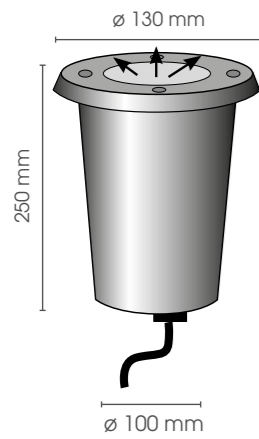

230V/35W
GU 10

Optional: GR95FGL FROSTED GLASS 60 diameter
GR95INGB Ingroundbase HDPE
EXKIT Exterior Transformer
SS Stainless Steel

**Rondo 130
Adjustable**

IP

GR130A

67

12V/35W
GU 5,3

Transformer 12V/60VA integrated