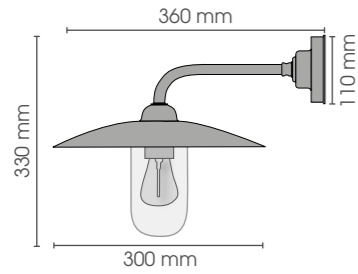

BA | BG | NA

WH BA

OUTDOOR RUSTIC COLLECTION

SALERNO DELUXE

SALERNO DELUXE: INTERIOR BRASS - EXTERIOR BRASS

SALERNO WHITE BA DELUXE: INTERIOR WHITE - EXTERIOR BRASS

Salerno Deluxe Straight

IP

SALDLS

44

230V/75W
E27

Salerno White Deluxe Straight

SALWHBADLS

44

230V/75W
E27