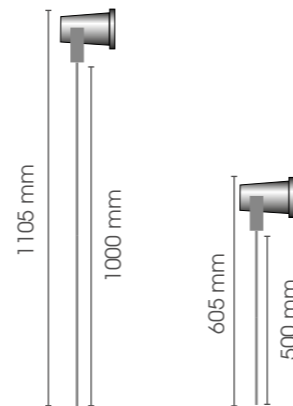

San Remo XL on Spike

SR XL OS50
SR XL OS100

IP

55

Optional: exterior kit SRINGOS

55

12V/35W

GU 5,3

230V/35W

GU 10