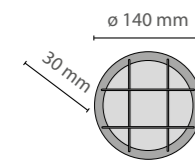

BA
BG NA (*)

OUTDOOR NAUTICAL COLLECTION

CARGO