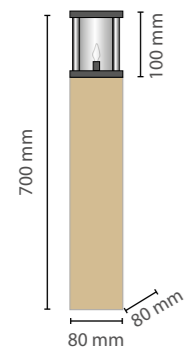

Iseo Teak 70 cm

IP

ISTE70/E14

55

230V/40W
E14