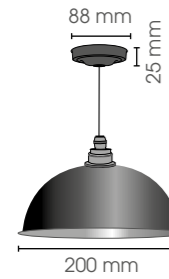

COPA ON WIRE BRASS / INSIDE BRASS POLISHED

**COPA ON WIRE
145 mm /BA/PO**

IP

COPOW145/BA/PO

20

230V/75W
E27

Included 1000 mm wire - ceiling box

Fitting E27 rustic Brass - Optional Brass polished