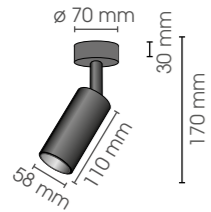

CILINDRO CEILING ADJUSTABLE

**Cilindro Ceiling
Adjustable GU10**

CILCEADJ/GU10

IP
20

230V/50W
GU10