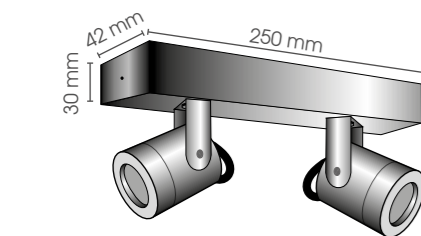

OUTDOOR LIGHTING COLLECTION

CONTEMPORARY HOME COLLECTION

Livorno XL Ceiling		
	IP	
LI XL CE	55	12V/35W GU 5,3
incl. transformer 12V by 12V / GU 5,3 only		
		230V/35W GU 10

Livorno XL Ceiling x2		
	IP	
LI XL CEx2	55	12V/2x35W GU 5,3
incl. transformer 12V by 12V / GU 5,3 only		
		230V/2x35W GU 10

Livorno XL Ceiling x3		
	IP	
LI XL CEx3	55	12V/3x35W GU 5,3
incl. transformer 12V by 12V / GU 5,3 only		
		230V/3x35W GU 10

Livorno XL Ceiling x4		
	IP	
LI XL CEx4	55	12V/4x35W GU 5,3
incl. transformer 12V by 12V / GU 5,3 only		
		230V/4x35W GU 10

Livorno XL Ceiling Square x4		
	IP	
LI XL CESQx4	55	12V/4x35W GU 5,3
incl. transformer 12V by 12V / GU 5,3 only		
		230V/4x35W GU 10