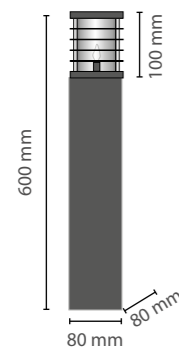

Iseo Marine Brass 35 cm

ISMABR35/E14

IP

55

230V/40W
E14

Iseo Marine Brass 60 cm

ISMABR60/E14

IP