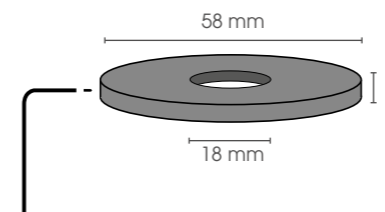

Signature of authenticity

OUTDOOR LIGHTING COLLECTION

Signature of authenticity

OUTDOOR LIGHTING COLLECTION

OPTIONS

GROUND SPIKE

GRSPKRO
SCREWS Incl.

STABILIZING RINGSUPPORT 'ON SPIKE'

SRINGOS