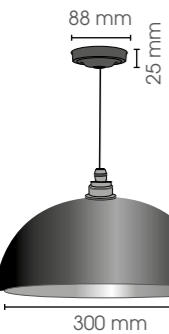

IP

COPOW250/BA/PO

20

230V/75W
E27

Included 1000 mm wire - ceiling box

Fitting E27 rustic Brass - Optional Brass polished

**COPA ON WIRE
300 mm /BA/PO**

IP