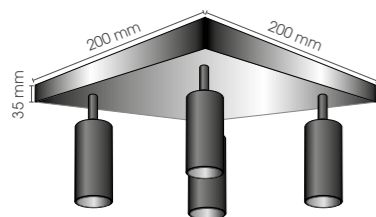

**Cilindro Ceiling
Adjustable
Squarex4 GU10**

CICEADJSQX4/GU10

IP
20

230V/4x50W
GU10