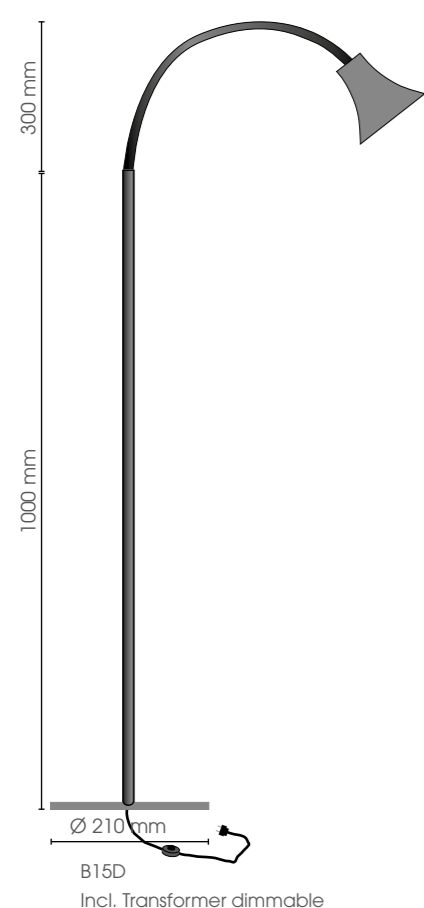

BA

INDOOR RUSTIC COLLECTION

INDOOR FLOORLAMPS

CONTEMPORARY HOME COLLECTION