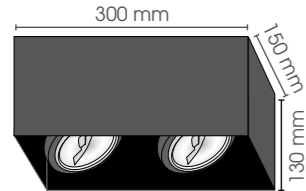

**Cubo Ceiling
Large AR111 x 2**

CUBCELA/AR111/2/GU10

20

230V/2 x 50W
GU10/AR111