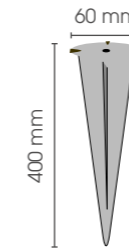

GROUND SPIKE

GRSPKRO
SCREWS Incl.