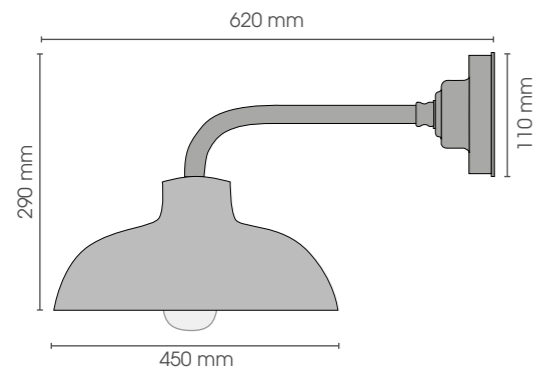

BA

OUTDOOR RUSTIC COLLECTION

PALERMO

CONTEMPORARY HOME COLLECTION

**Palermo
Straight**

PALS

IP

44

230V/75W
E27