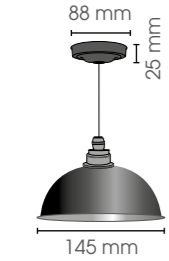

BA

COPA ON WIRE

INDOOR RUSTIC CEILING COLLECTION

RUSTIC CEILING HOME COLLECTION

COPA ON WIRE BRASS / INSIDE BRASS POLISHED