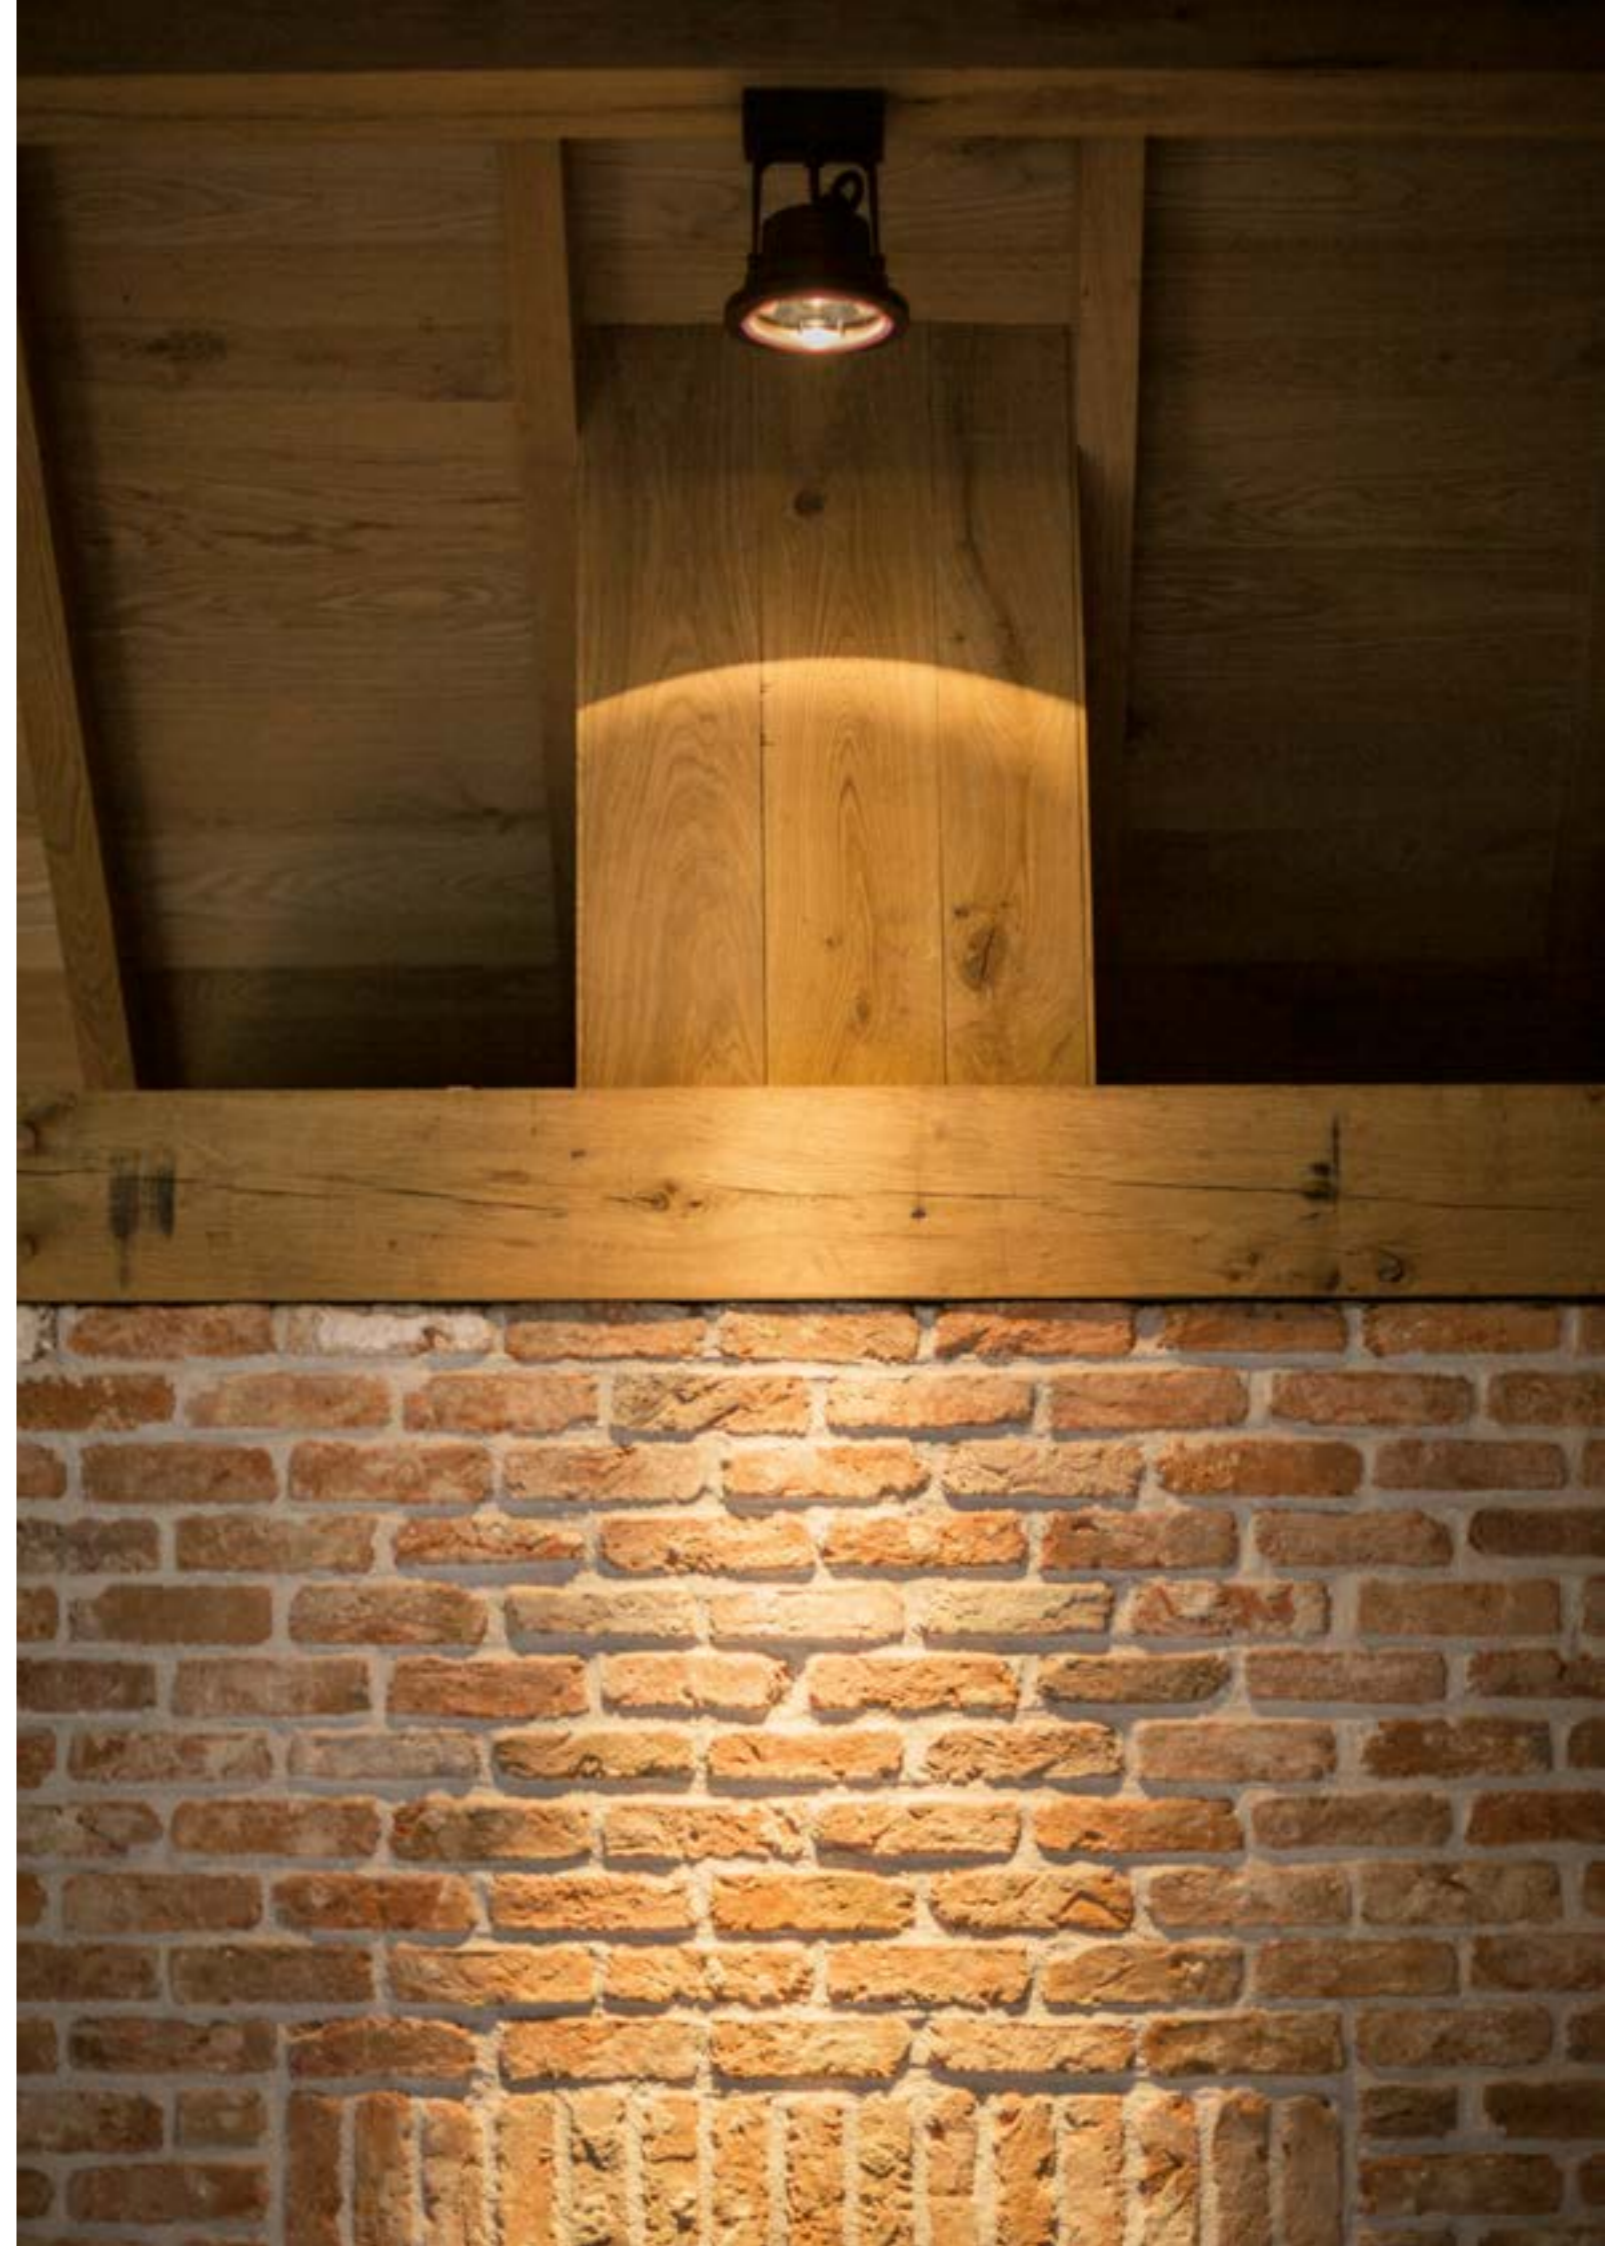

RON CE SQ x 4
incl. transformer 12V

IP

55

12V/4 x 50W
G 53/AR111

BA

OUTDOOR LIGHTING COLLECTION

RONDO ON SPIKE

TECHNICAL LANDSCAPE COLLECTION