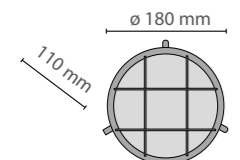

BA
BG NA (*)

OUTDOOR NAUTICAL COLLECTION

CARGO