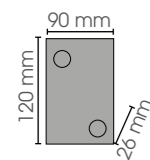

ANTSQX2B15D

20

12V/2x50W
B15D