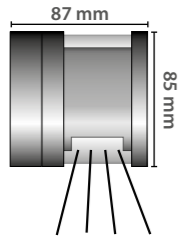

BA

OUTDOOR LIGHTING COLLECTION

NAPOLI WALL