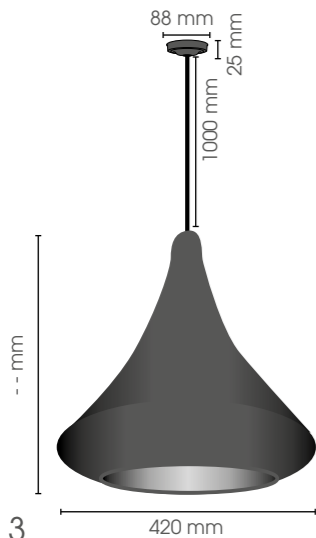

20

230V/75W
E27

Included 1000 mm wire - ceiling box

BA

CADERE ON WIRE

INDOOR RUSTIC CEILING COLLECTION

RUSTIC CEILING HOME COLLECTION

CADERE ON WIRE BRASS / INSIDE BRASS POLISHED