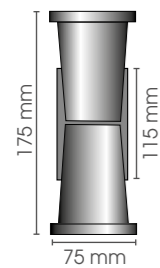

IP

55

12V/2 x 35W
GU 5,3

Optional: transformer 12V

55

230V/2 x 35W
GU 10

San Remo Wall XL Up&Down

SRW XL UD