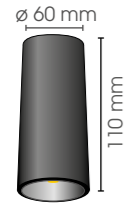

BA

INDOOR CONTEMPORARY COLLECTION

CILINDRO CEILING

CONTEMPORARY HOME COLLECTION