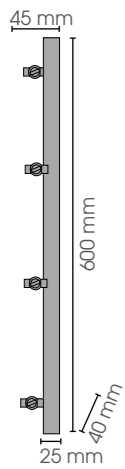

20

230V/4x50W
GU10