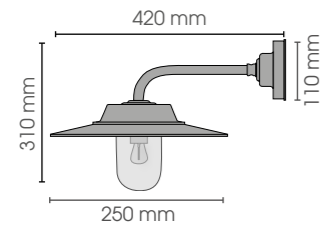

BA | BG | NA

OUTDOOR RUSTIC COLLECTION

ANCONA

CONTEMPORARY HOME COLLECTION

**Ancona
Straight**

ANCS

IP

44

230V/75W
E27