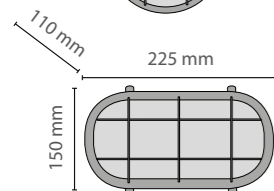

BA
BG NA (*)

OUTDOOR NAUTICAL COLLECTION

CARGO