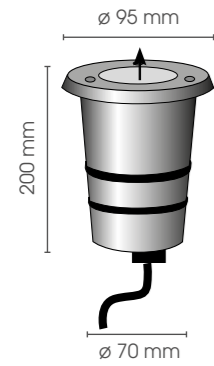

Signature of authenticity

BA

**hardened
safety glass**

RONDO

GROUNDLIGHT COLLECTION

TECHNICAL LANDSCAPE COLLECTION