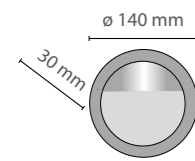

BA
BG NA (*)

OUTDOOR NAUTICAL COLLECTION

CARGO